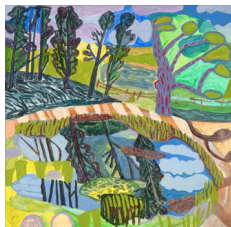

1

Lynne Flemons
At Nimmitabel, 2022
acrylic on poly cotton
40 x 40"
(LF02)

2

Lynne Flemons
Campsite Fantasy Lake Wallace, 2022
acrylic on canvas
18 x 18"
(LF03)

3

Lynne Flemons
Dam Reflections Kelton Plains, 2022
acrylic on canvas
30 x 30"
(LF04)

4

**Lynne Flemons***Farm House Pines Nimmitabel, 2022*

acrylic on poly cotton

18 x 18"

(LF05)

5

**Lynne Flemons***Farm House Shadow With Pines Nimmitabel, 2022*

acrylic on poly cotton