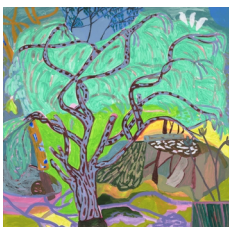

**Lynne Flemons***Misty Trees And Blue Lake Nimmitabel, 2022*

acrylic on canvas

24 x 24"

(LF08)

8

**Lynne Flemons***Nimmitabel Winter Trees, 2022*

acrylic on canvas

24 x 24"

(LF09)

9

**Lynne Flemons***Peppercorn Tree With White Cockatoos, 2021*

acrylic on canvas

30 x 30"

(LF10)

10

**Lynne Flemons***Pink Tree And Yellow Paddock Nimmitabel, 2022*