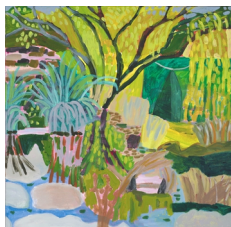

Exhibition Works
15 April 2023

PINK TREES & LILAC CLOUDS

Landscapes of Experience & Memory
A US debut solo exhibition of works
by Australian artist Lynne Flemons

Apr 15 - May 15, 2023

Inquiries@ZINCcontemporary.com
206.617.5775

1

Lynne Flemons
At Nimmitabel, 2022
acrylic on poly cotton
40 x 40"
(LF02)

2

Lynne Flemons
Campsite Fantasy Lake Wallace, 2022
acrylic on canvas
18 x 18"
(LF03)

3

Lynne Flemons
Dam Reflections Kelton Plains, 2022
acrylic on canvas
30 x 30"
(LF04)

4

**Lynne Flemons***Farm House Pines Nimmitabel, 2022*

acrylic on poly cotton

18 x 18"

(LF05)

5

**Lynne Flemons***Farm House Shadow With Pines Nimmitabel, 2022*

acrylic on poly cotton