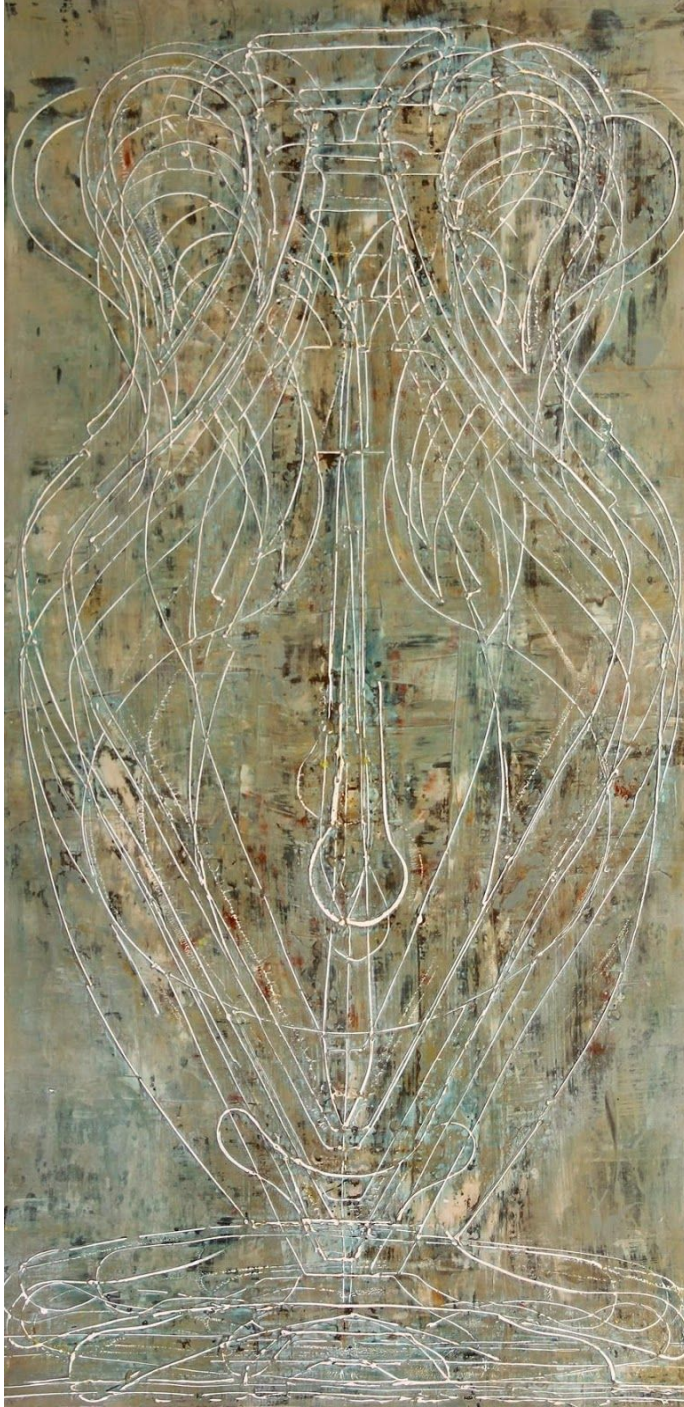

*Large Golden Amphora*  
Curt Labitzke  
Paint on canvas, unframed  
78 x 52"

ZINC contemporary

Pioneer Square - Seattle | 119 Prefontaine Place South  
ZINCcontemporary.com | 206.617.7378 | @zinccontemporary

*Greek Amphora II*  
Curt Labitzke  
paint on canvas, unframed  
96 x 48"

ZINC contemporary

Pioneer Square - Seattle | 119 Prefontaine Place South  
ZINCcontemporary.com | 206.617.7378 | @zinccontemporary

*Greek Amphora I*  
Curt Labitzke  
paint on canvas, unframed  
96 x 48"

ZINC contemporary

Pioneer Square - Seattle | 119 Prefontaine Place South  
ZINCcontemporary.com | 206.617.7378 | @zinccontemporary

*Large Venetian Vase*  
Curt Labitzke  
paint on canvas, framed  
45.75 x 57.75"

*Stacked Vases II*  
Curt Labitzke  
paint on canvas, unframed  
44 x 56"

ZINC contemporary

Pioneer Square - Seattle | 119 Prefontaine Place South  
ZINCcontemporary.com | 206.617.7378 | @zinccontemporary