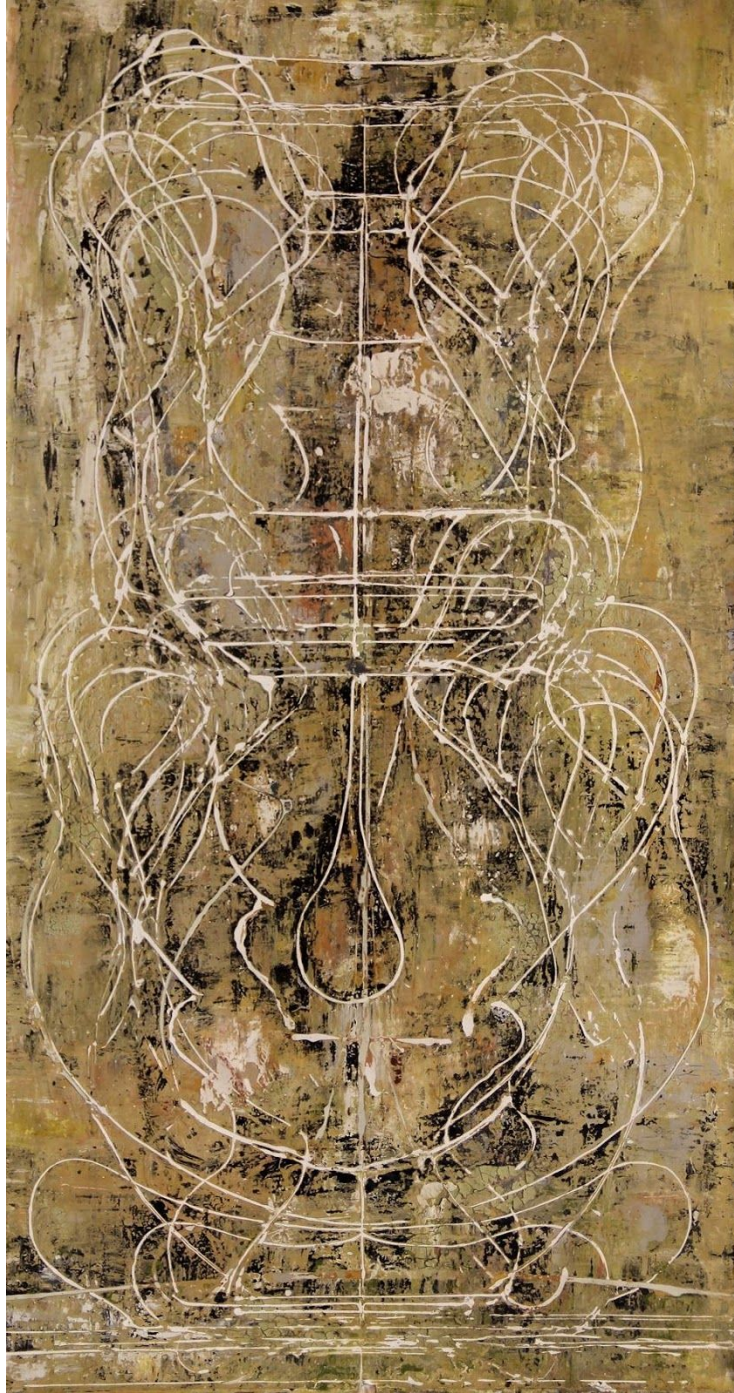

*Stacked Vases IV Raw Sienna*  
Curt Labitzke  
paint on canvas, unframed  
60 x 32"

ZINC contemporary

Pioneer Square - Seattle | 119 Prefontaine Place South  
ZINCcontemporary.com | 206.617.7378 | @zinccontemporary

*Stacked Tuscan Vases III Khaki*

Curt Labitzke  
paint on canvas, unframed  
60 x 30

ZINC contemporary

Pioneer Square - Seattle | 119 Prefontaine Place South  
ZINCcontemporary.com | 206.617.7378 | @zinccontemporary

*Stacked Tuscan Vases II Ochre*

Curt Labitzke  
paint on canvas, unframed  
60 x 30"

ZINC contemporary

Pioneer Square - Seattle | 119 Prefontaine Place South  
ZINCcontemporary.com | 206.617.7378 | @zinccontemporary